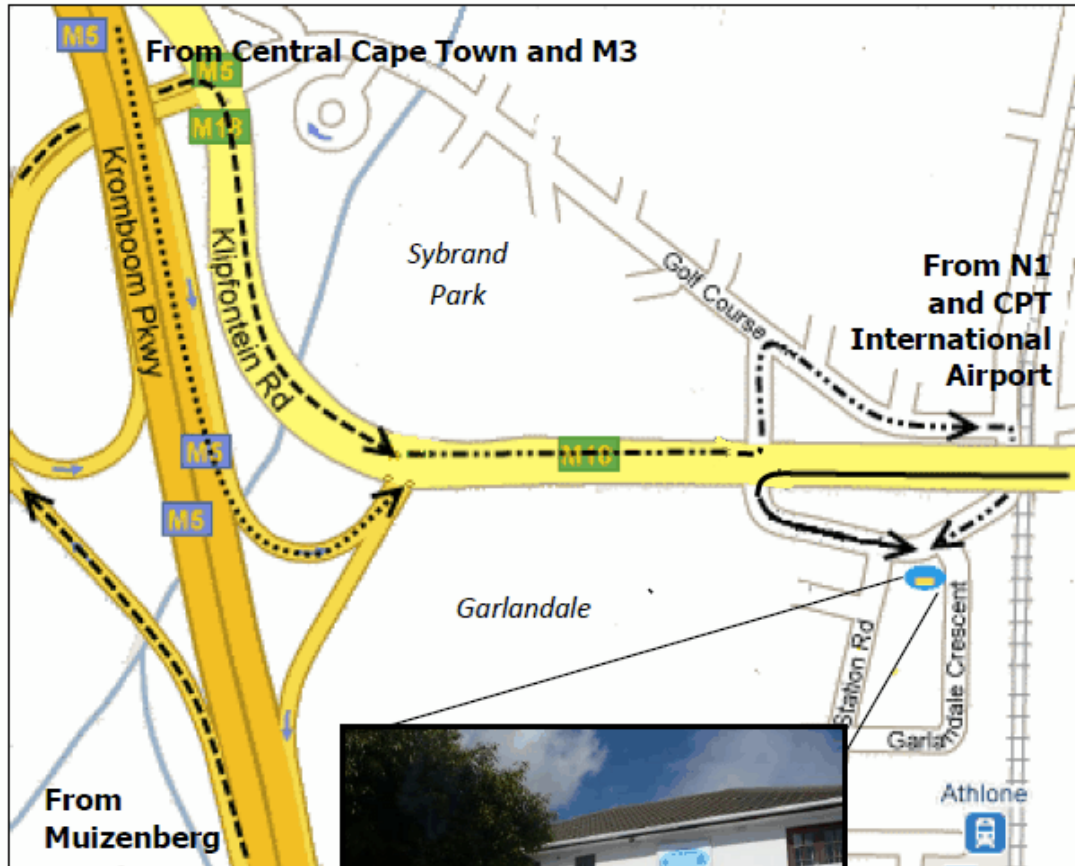

MAP TO THE FUNDAMENTALS TRAINING CENTRE

Physical Address:
17 Garlandale Crescent
Garlandale, Cape Town
7764

Postal Address:
P.O. Box 20, Rondebosch, 7701
South Africa

Tel: (0)21 696 5003 **Fax:** (0)21 696 5002

email: info@onlineftc.com

web: www.onlineftc.com

From Central Cape Town (.....)

1. Drive along N2 towards Airport
2. Take off ramp onto M5
3. Continue on M5
4. Take Klipfontein Road (east) off-ramp
5. At traffic lights turn right onto Klipfontein Road
6. Turn left onto Prieska Road
7. Turn right onto Golf Course Road
8. Turn right at railway lines and proceed under bridge to destination

From Muizenberg (-----)

1. Travel along Prince George Drive/ Kromboom Parkway (M5)
2. Take Klipfontein Road (east) off-ramp and proceed under Kromboom Parkway bridge
3. At traffic lights turn right onto Klipfontein Road
4. Turn left onto Prieska Road
5. Turn right onto Golf Course Road
6. Turn right at railway lines and proceed under bridge to destination

From N1 and Cape Town International Airport (———)

1. Proceed along N2 towards Central Cape Town
2. Take Jan Smuts Drive off-ramp onto Jan Smuts Drive towards Athlone
3. At Klipfontein Road traffic lights – turn right onto Klipfontein Road
4. At the bottom of bridge turn left onto Prieska Road
5. Follow road to destination